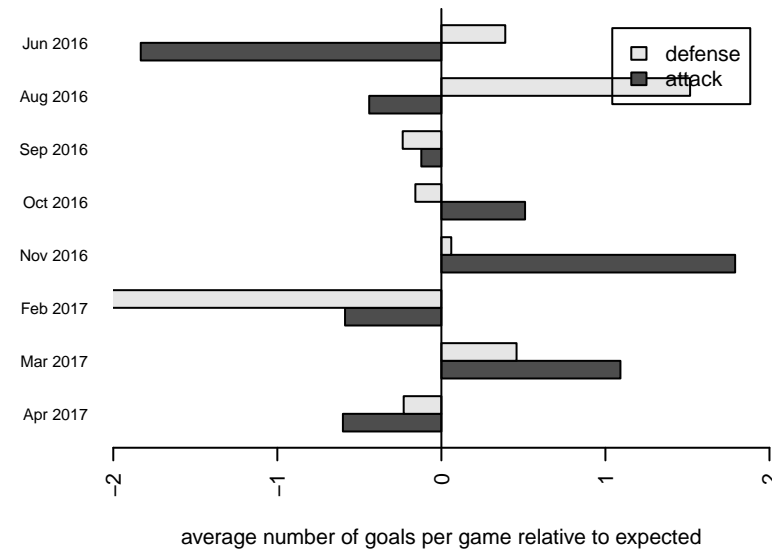

Performance relative to 13 month average