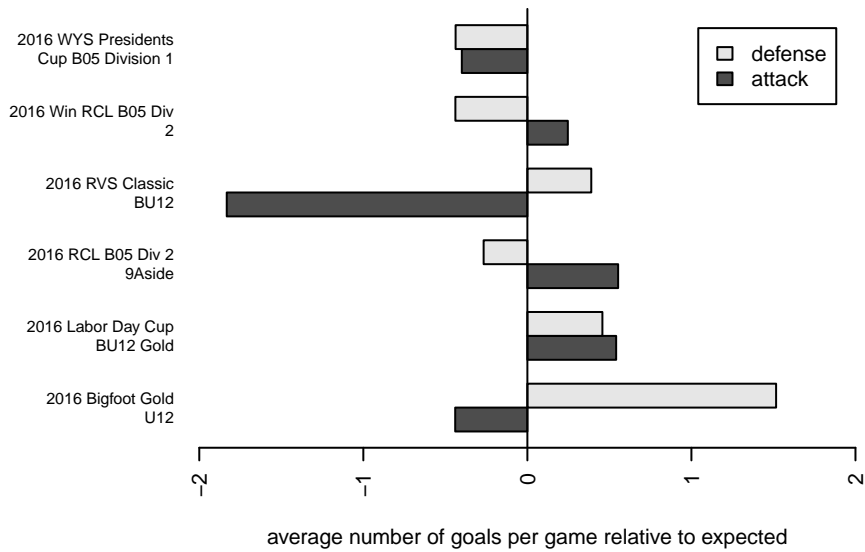

# Kitsap Alliance FC Red B05

Kitsap Alliance FC  
 Silverdale, WA  
 B05 total strength=797  
 attack=1.78 defense=0.55  
 fall league = RCL B05 Div 2 9Aside  
 spr league = Win RCL B05 Div 2

alt names used:  
 KITSAP ALLIANCE FC KITSAP ALLIANCE B0  
 Kitsap Alliance FC B05A  
 Kitsap Alliance FC B05 A  
 Kitsap Alliance FC B05A  
 Kitsap Alliance FC B05 A  
 Kitsap Alliance FC B05 A

Venues played:  
 2016 RVS Classic BU12  
 2016 Bigfoot Gold U12  
 2016 Labor Day Cup BU12 Gold  
 2016 RCL B05 Div 2 9Aside  
 2016 Win RCL B05 Div 2  
 2016 WYS Presidents Cup B05 Division 1

**Kitsap Alliance FC Red B05**  
 Dots are actual minus expected GF (blue circles) and GA (red triangles).  
 Blue line is smoothed change in attack strength. Red is smoothed change in defense strength.

**attack and defense variance (black dot)  
relative to other teams  
and top 10 in region**

**attack and defense rating  
relative to others at age  
and all opponents in last 13 months**

**Performance relative to 13 month average**