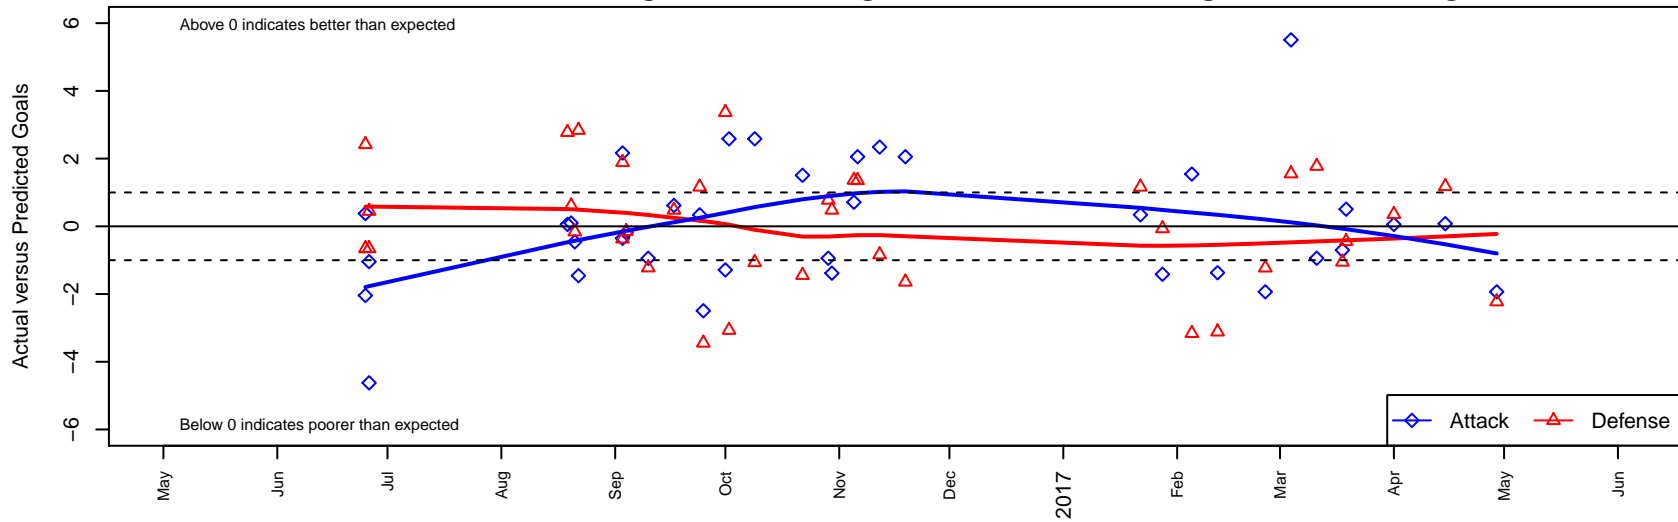

# Kitsap Alliance FC Red B05

Kitsap Alliance FC  
 Silverdale, WA  
 B05 total strength=797  
 attack=1.78 defense=0.55  
 fall league = RCL B05 Div 2 9Aside  
 spr league = Win RCL B05 Div 2

alt names used:  
 KITSAP ALLIANCE FC KITSAP ALLIANCE B0  
 Kitsap Alliance FC B05A  
 Kitsap Alliance FC B05 A  
 Kitsap Alliance FC B05A  
 Kitsap Alliance FC B05 A  
 Kitsap Alliance FC B05 A

Venues played:  
 2016 RVS Classic BU12  
 2016 Bigfoot Gold U12  
 2016 Labor Day Cup BU12 Gold  
 2016 RCL B05 Div 2 9Aside  
 2016 Win RCL B05 Div 2  
 2016 WYS Presidents Cup B05 Division 1

**Kitsap Alliance FC Red B05**  
 Dots are actual minus expected GF (blue circles) and GA (red triangles).  
 Blue line is smoothed change in attack strength. Red is smoothed change in defense strength.

**attack and defense variance (black dot)  
relative to other teams  
and top 10 in region**

**attack and defense rating  
relative to others at age  
and all opponents in last 13 months**

**Performance relative to 13 month average**