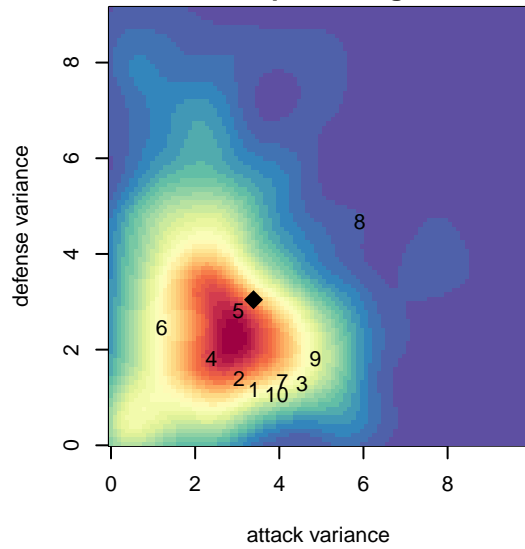

# Kitsap Alliance FC Red B05

Kitsap Alliance FC  
 Silverdale, WA  
 B05 total strength=797  
 attack=1.78 defense=0.55  
 fall league = RCL B05 Div 2 9Aside  
 spr league = Win RCL B05 Div 2

alt names used:  
 KITSAP ALLIANCE FC KITSAP ALLIANCE B0  
 Kitsap Alliance FC B05A  
 Kitsap Alliance FC B05 A  
 Kitsap Alliance FC B05A  
 Kitsap Alliance FC B05 A  
 Kitsap Alliance FC B05 A

Venues played:  
 2016 RVS Classic BU12  
 2016 Bigfoot Gold U12  
 2016 Labor Day Cup BU12 Gold  
 2016 RCL B05 Div 2 9Aside  
 2016 Win RCL B05 Div 2  
 2016 WYS Presidents Cup B05 Division 1

**Kitsap Alliance FC Red B05**  
 Dots are actual minus expected GF (blue circles) and GA (red triangles).  
 Blue line is smoothed change in attack strength. Red is smoothed change in defense strength.

**attack and defense variance (black dot)  
relative to other teams  
and top 10 in region**

**attack and defense rating  
relative to others at age  
and all opponents in last 13 months**

**Performance relative to 13 month average**