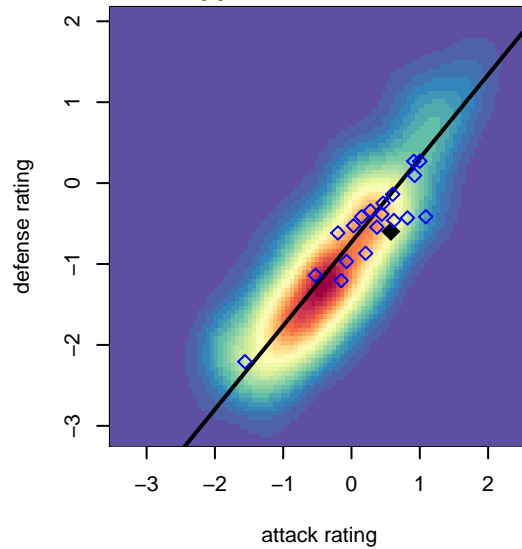

# Kitsap Alliance FC Red B05

Kitsap Alliance FC  
 Silverdale, WA  
 B05 total strength=797  
 attack=1.78 defense=0.55  
 fall league = RCL B05 Div 2 9Aside  
 spr league = Win RCL B05 Div 2

alt names used:  
 KITSAP ALLIANCE FC KITSAP ALLIANCE B0  
 Kitsap Alliance FC B05A  
 Kitsap Alliance FC B05 A  
 Kitsap Alliance FC B05A  
 Kitsap Alliance FC B05 A  
 Kitsap Alliance FC B05 A

Venues played:  
 2016 RVS Classic BU12  
 2016 Bigfoot Gold U12  
 2016 Labor Day Cup BU12 Gold  
 2016 RCL B05 Div 2 9Aside  
 2016 Win RCL B05 Div 2  
 2016 WYS Presidents Cup B05 Division 1

**Kitsap Alliance FC Red B05**  
 Dots are actual minus expected GF (blue circles) and GA (red triangles).  
 Blue line is smoothed change in attack strength. Red is smoothed change in defense strength.

**attack and defense variance (black dot)  
relative to other teams  
and top 10 in region**

**attack and defense rating  
relative to others at age  
and all opponents in last 13 months**

**Performance relative to 13 month average**