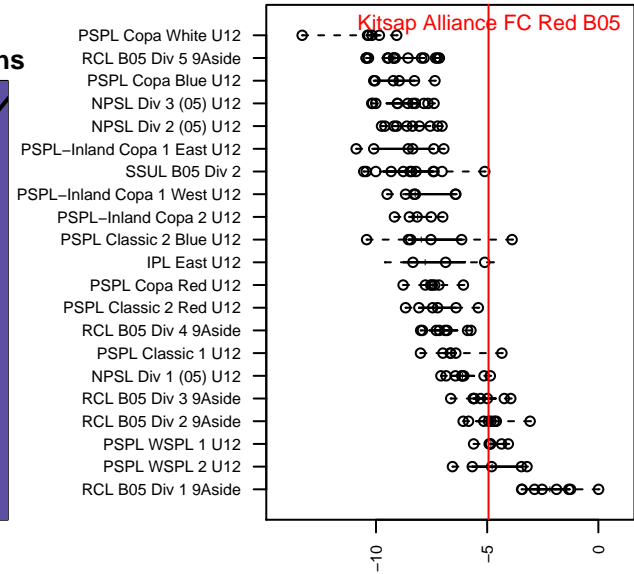

# Kitsap Alliance FC Red B05

Kitsap Alliance FC  
 Silverdale, WA  
 B05 total strength=797  
 attack=1.78 defense=0.55  
 fall league = RCL B05 Div 2 9Aside  
 spr league = Win RCL B05 Div 2

alt names used:  
 KITSAP ALLIANCE FC KITSAP ALLIANCE B0  
 Kitsap Alliance FC B05A  
 Kitsap Alliance FC B05 A  
 Kitsap Alliance FC B05A  
 Kitsap Alliance FC B05 A  
 Kitsap Alliance FC B05 A

Venues played:  
 2016 RVS Classic BU12  
 2016 Bigfoot Gold U12  
 2016 Labor Day Cup BU12 Gold  
 2016 RCL B05 Div 2 9Aside  
 2016 Win RCL B05 Div 2  
 2016 WYS Presidents Cup B05 Division 1

**Kitsap Alliance FC Red B05**  
 Dots are actual minus expected GF (blue circles) and GA (red triangles).  
 Blue line is smoothed change in attack strength. Red is smoothed change in defense strength.

**attack and defense variance (black dot)  
relative to other teams  
and top 10 in region**

**attack and defense rating  
relative to others at age  
and all opponents in last 13 months**

**Performance relative to 13 month average**